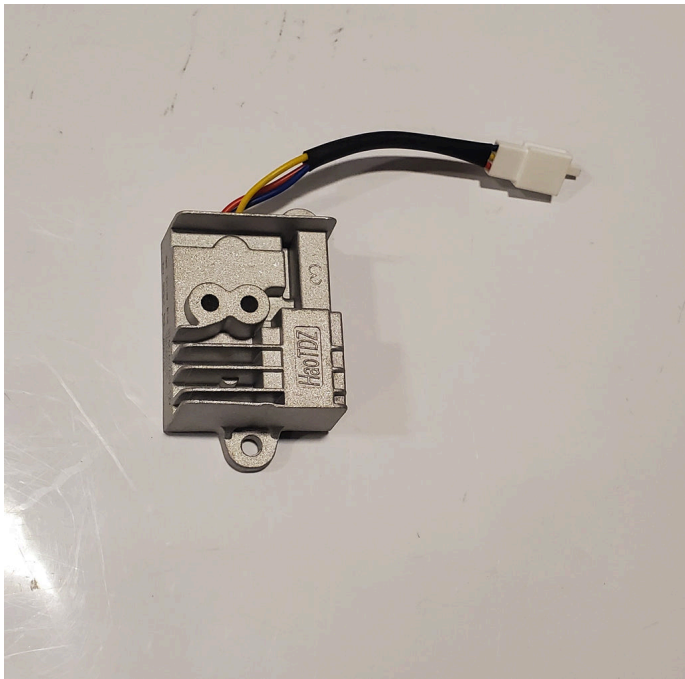

## Regal Converter 12v - PBC1380XL

Titan Parts Regal Converter 12v

Rating: Not Rated Yet

**Price**

\$49.47

[Ask a question about this product](#)

Description The parts on this page will fit the following bike(s) and similar years / models. If the part you are looking for is not listed on this page, please browse through our express parts catalog where we have over 10,000 parts listed.