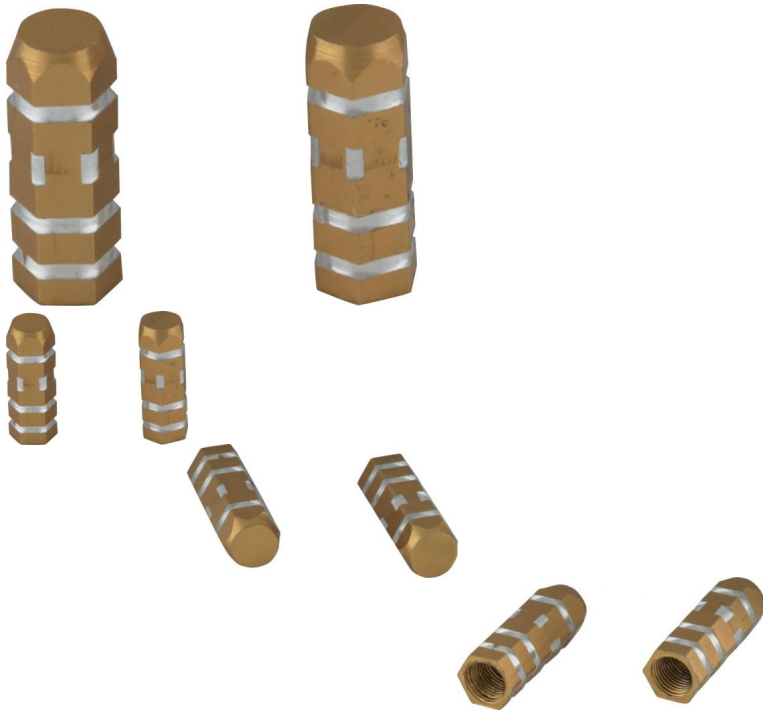

Valve Stem Caps - Gold - 40A9050GD - PBC3559F1

Rating: Not Rated Yet
Price

\$5.87

[Ask a question about this product](#)

Description

This 2pc valve stem cover set applies to standard ATV and dirt bike tire valve stem sizes from 39cc to 500cc