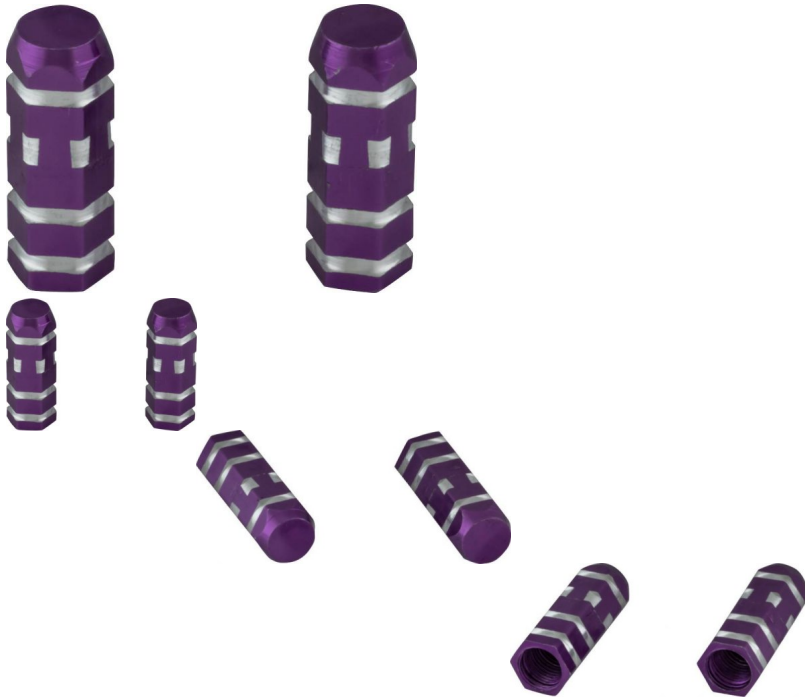

Valve Stem Caps - Purple - 40A9050PU - PBC3451F1

Rating: Not Rated Yet
Price

\$5.87

[Ask a question about this product](#)

Description

This 2pc valve stem cover set applies to standard ATV and dirt bike tire valve stem sizes from 39cc to 500cc